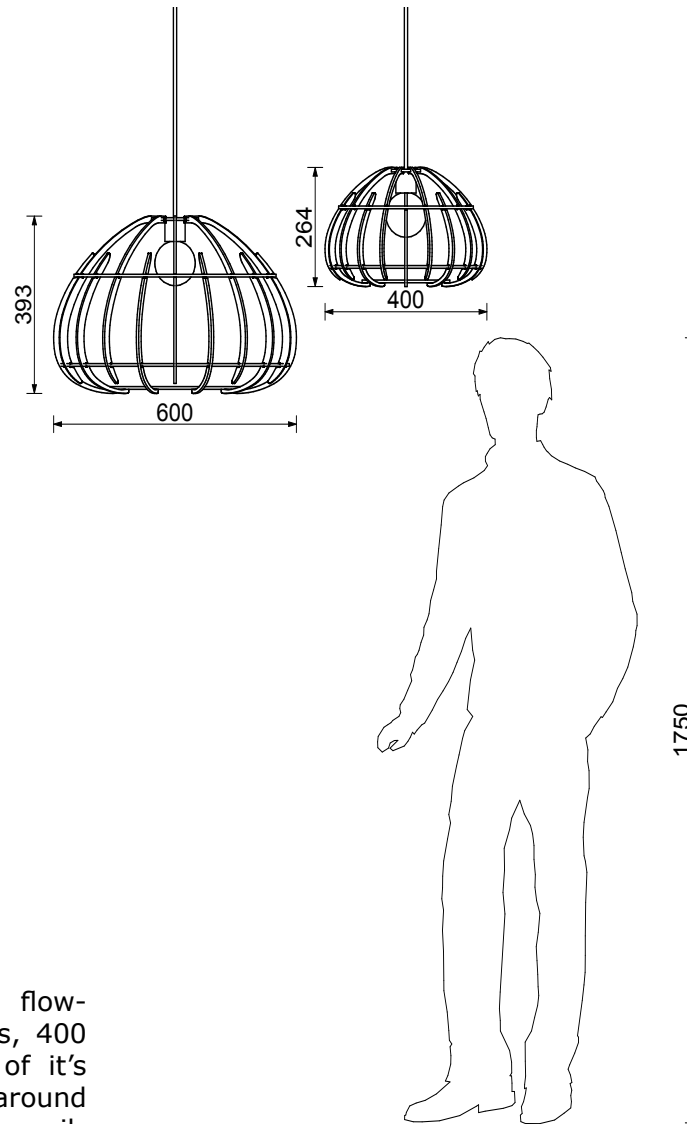

minima

SPECIFICATION

Product	Protea 400 & Protea 600
Shade Material	6mm Birch Ply
Size	400: 264mm h x 400mm dia. 600: 393mm h x 600mm dia.
Colour Options	Natural Wood sealed with Low VOC Waterbased Polyurethane sealer or Colour side edged
Ceiling Cup	80mm dia Aluminium in Brushed Aluminium, Powder coated white, or Powder coated black
Lampholder	E27 Ceramic 220-250VAC 50/60Hz
Cord	3m Fabric Cord

PACKAGING

Carton size Assembled	400: 42 x 42 x 30cm h 600: 62 x 62 x 42cm h
Flatpack box	400: 40 x 40 x 11cm h 600: 60 x 60 x 11cm h
Packaged weight	400: TBC 600: TBC

INSTALLATION

To be installed by certified electrician only Only for dry, wind free, indoor use
To used with LED or CFL lamp.
For fabric cord wrap tape around fabric before cutting to prevent fraying
Fitted lamp to be minimum 15mm from the timber.

PROTEA

PENDANT LIGHT FITTING WITH
CORD SET AND CEILING CUP

Named after the Protea, South Africa's national flower, minima's Protea light is available in 2 sizes, 400 and 600mm diameter. Inspired by the petals of it's floral namesake, the staggered ribs double up around the central band of the pendant light. It is available in 'easy to assemble' flatpack or pre-assembled.