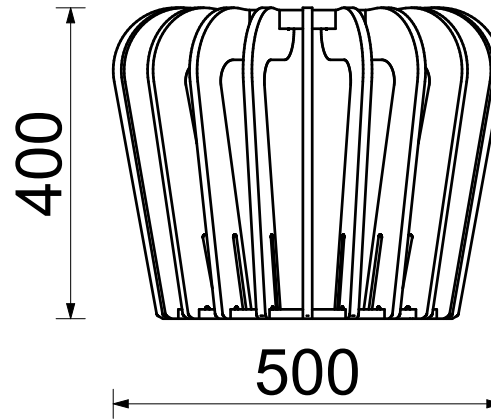

# minima

The Baobab Stool is ideally paired with the Baobab Side Table. This duo is inspired by the shapes of the African Baobab Tree. They are available ready assembled or in flat-pack for DIY assembly.

## BAOBAB STOOL

### SPECIFICATION

Product	Baobab Stool	
Material	Birch Plywood	
Dimensions	Width:	500mm dia
	Seat Height:	400mm
Weight	6.8 kg	
Finish	Natural Wood sealed with Low VOC Waterbased Matt Polyurethane sealer	

### PACKAGING

Packaging	Supplied Flat-packed or Assembled	
Packaged size	Flat-packed:	49 x 37 x 10cm
	Assembled:	52cm dia x 42cm h
Packaged weight	7 kg	