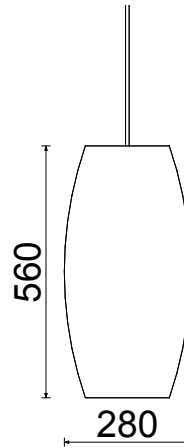

## MOSAIC 56

PENDANT LIGHT FITTING WITH  
CORD SET AND CEILING CUP

Shweshwe meets Angularity in minima's latest addition to its woven bamboo lighting range; the Echo, Cubic and Mosaic pendant lights.

Made from digitally-cut Bamboo flexi-ply – a bendable yet firm material, the lights are hand-finished and coated with a low VOC water-based polyurethane sealer, making them a natural and eco-friendly lighting option.

Product	Mosaic 56
Shade Material	1,8mm Bamboo Flexi-ply
Size	560mm x 280mm dia.
Colour Options	Natural Bamboo or Caramel Bamboo
Ceiling Cup	80mm dia Aluminium in Brushed Aluminium, Powder coated white, or Powder coated black
Lampholder	E27 Ceramic 220-250VAC 50/60Hz
Cord	3m Fabric Cord