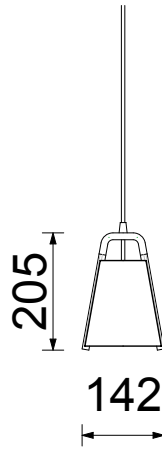

minima

Product	HoodLamp Pendant
Shade Material	Birch Ply & Bamboo Veneer
Size	142mm dia x 205mm h
Colour	Natural Wood sealed with Low VOC Waterbased Polyurethane sealer
Ceiling Cup	80mm dia Aluminium in Brushed Aluminium, Powder coated white, or Powder coated black
Lampholder	E27 Thermoplastic 220-250VAC 50/60Hz
Cord	2m Fabric Cord

PACKAGING

Carton size Assembled	TBC
Flatpacked	22 x 28 x 6,5cm
Packaged weight	590g

INSTALLATION

To be installed by certified electrician only
 Only for dry, wind free, indoor use

To used with LED or CFL lamp.