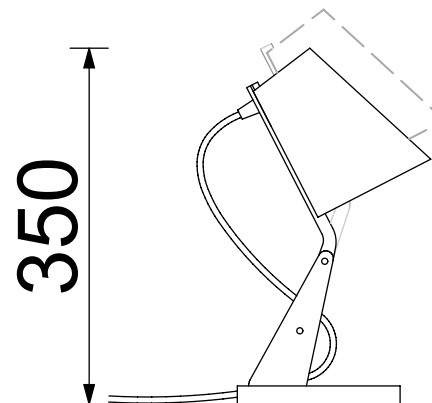

minima

HOODLAMP DESK LAMP

TABLE LAMP WITH INLINE SWITCH

Quirky meets eco-friendly in minima's new HoodLamp desk lamp - the lamp with personality! Available with 4 patterns, which are revealed only when light is switched on, bringing a delightful sense of playfulness along with adding a warm glow to your bedside or work desk.

Made from Birch plywood and Bamboo, the lights are hand-finished and coated with a low VOC water-based sealer, making them a natural and eco-friendly lighting option.

Product	HoodLamp Desk Lamp
Shade Material	Birch Ply & Bamboo Veneer
Size	350mm high, extendable to 380mm
Colour	Natural Wood sealed with Low VOC Waterbased Polyurethane sealer
Lampholder	E14 Thermoplastic 220-250VAC 50/60Hz
Cord	Black Cabtyre
Switch	Black Inline Switch
Plug	3 prong plug or 2 prong plug

PACKAGING

Carton size Assembled	TBC
Flatpacked	22 x 36,5 x 6,5cm
Packaged weight	680g

USE

Only for dry indoor use
To used with LED or CFL lamp.

CARE

Wipe clean with a damp cloth

minima

Unit 5 | Empire Park | 5 Gateway Close
 Capricorn Business Park | Muizenberg
 Cape Town
 tel 021 7882515
 PO Box 16309 | Vlaeberg | 8018