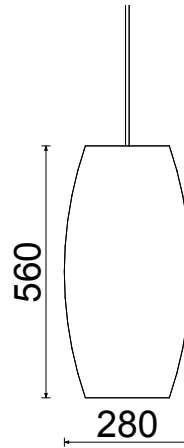

minima

ECHO 56

PENDANT LIGHT FITTING WITH
CORD SET AND CEILING CUP

Shweshwe meets Angularity in minima's latest addition to its woven bamboo lighting range; the Echo, Cubic and Mosaic pendant lights.

Made from digitally-cut Bamboo flexi-ply – a bendable yet firm material, the lights are hand-finished and coated with a low VOC water-based polyurethane sealer, making them a natural and eco-friendly lighting option.

Product	Echo 56
Shade Material	1,8mm Bamboo Flexi-ply
Size	560mm x 280mm dia.
Colour Options	Natural Bamboo or Caramel Bamboo
Ceiling Cup	80mm dia Aluminium in Brushed Aluminium, Powder coated white, or Powder coated black
Lampholder	E27 Ceramic 220-250VAC 50/60Hz
Cord	3m Fabric Cord