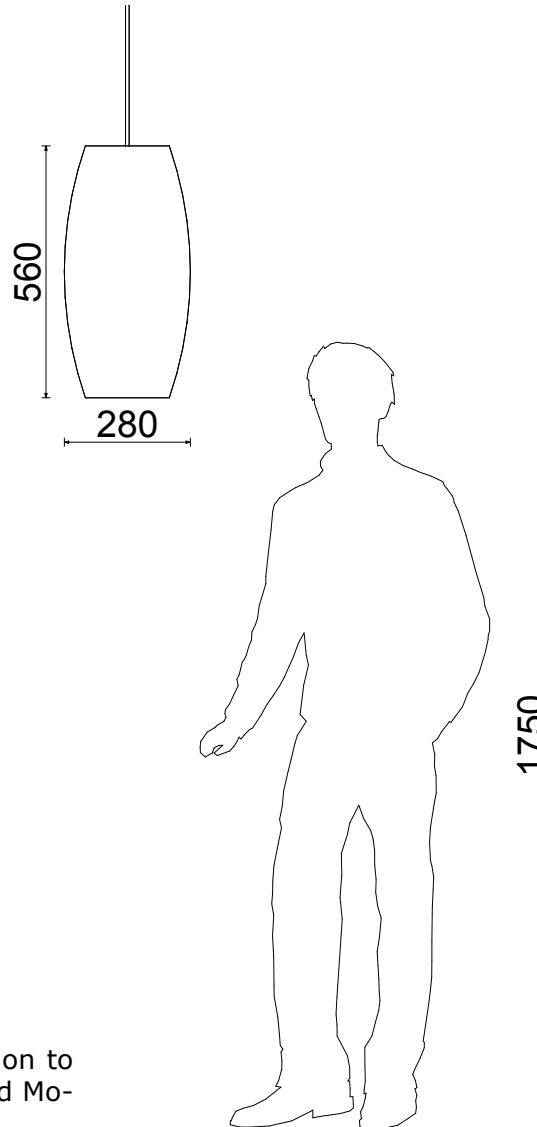

minima

CUBIC 56

PENDANT LIGHT FITTING WITH
CORD SET AND CEILING CUP

Shweshwe meets Angularity in minima's latest addition to its woven bamboo lighting range; the Echo, Cubic and Mosaic pendant lights.

Made from digitally-cut Bamboo flexi-ply – a bendable yet firm material, the lights are hand-finished and coated with a low VOC water-based polyurethane sealer, making them a natural and eco-friendly lighting option.

Product	Cubic 56
Shade Material	1,8mm Bamboo Flexi-ply
Size	560mm x 280mm dia.
Colour Options	Natural Bamboo or Caramel Bamboo
Ceiling Cup	80mm dia Aluminium in Brushed Aluminium, Powder coated white, or Powder coated black
Lampholder	E27 Ceramic 220-250VAC 50/60Hz
Cord	3m Fabric Cord