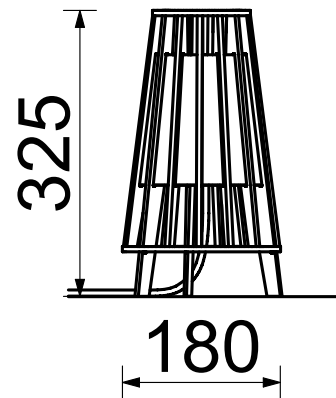

Made from Birch plywood and Bamboo, the lights are hand-finished and coated with a low VOC water-based sealer, making them a natural and eco-friendly lighting option.

Product	Ambient 180 Table Lamp
Shade Material	Birch Ply & Bamboo Veneer
Size	180mm dia. x 325mm high
Colour	Natural Wood sealed with Low VOC Waterbased Polyurethane sealer
Lampholder	E14 Thermoplastic 220-250VAC 50/60Hz
Cord	Black Cabtyre
Switch	Black Inline Switch
Plug	3 prong plug or 2 prong plug