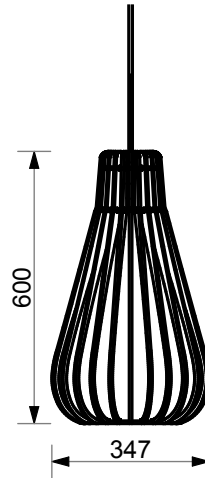

minima

Product	Tendu
Shade Material	6mm Birch Ply
Size	600mm h x 347mm dia.
Colour Options	Natural Wood sealed with Low VOC Waterbased Polyurethane sealer or Colour side edged: Red, White, Brown or Black
Ceiling Cup	80mm dia Aluminium in Brushed Aluminium, Powder coated white, or Powder coated black
Lampholder	E27 Thermoplastic 220-250VAC 50/60Hz
Cord	3m Fabric Cord

PACKAGING

Carton size Assembled	38 x 38 x 65cm h
Flatpack box	65 x 22 x 10cm h
Packaged weight	2.4kg

INSTALLATION

To be installed by certified electrician only
Only for dry, wind free, indoor use

To used with LED or CFL lamp.

For fabric cord wrap tape around fabric before cutting to prevent fraying

Fitted lamp to be minimum 15mm from the timber.

CARE

Wipe clean with a damp cloth

minima

Unit 5 | Empire Park | 5 Gateway Close
Capricorn Business Park | Muizenberg
Cape Town
tel 021 7882515
PO Box 16309 | Vlaeberg | 8018

info@minima.co.za | www.minima.co.za

TENDU

PENDANT LIGHT FITTING WITH
CORD SET AND CEILING CUP

Similar to form and shape, posture can communicate feeling and emotion. This shape light has been named Tendu after the ballet position. Tendu, meaning extended, or literally 'stretched', is the gradual extension of the leg outwards until only the toes touch the floor. Each piece of the light is designed to clip together using only opposing forces of tension and compression, with no fasteners or glue required. It is available flatpack or pre-assembled.