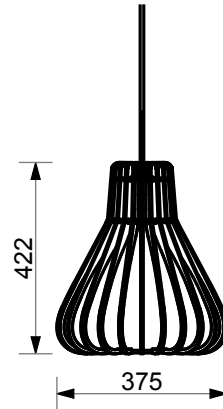

minima

Product	Sieza
Shade Material	6mm Birch Ply
Size	422mm h x 375mm dia.
Colour Options	Natural Wood sealed with Low VOC Waterbased Polyurethane sealer or Colour side edged: Red, White, Brown or Black
Ceiling Cup	80mm dia Aluminium in Brushed Aluminium, Powder coated white, or Powder coated black
Lampholder	E27 Thermoplastic 220-250VAC 50/60Hz
Cord	3m Fabric Cord

PACKAGING

Carton size Assembled	40 x 40 x 48cm
Flatpack box	48 x 22 x 10cm h
Packaged weight	2.1kg

INSTALLATION

To be installed by certified electrician only
Only for dry, wind free, indoor use

To used with LED or CFL lamp.

For fabric cord wrap tape around fabric before cutting to prevent fraying

Fitted lamp to be minimum 15mm from the timber.

CARE

Wipe clean with a damp cloth

minima

Unit 5 | Empire Park | 5 Gateway Close
Capricorn Business Park | Muizenberg
Cape Town
tel 021 7882515
PO Box 16309 | Vlaeberg | 8018

info@minima.co.za | www.minima.co.za

SIEZA

PENDANT LIGHT FITTING WITH
CORD SET AND CEILING CUP

Similar to form and shape, posture can communicate feeling and emotion. This shape light has been named Sieza after the sitting posture. Sieza is the basic kneeling position before and after marshall arts classes, observed as a form of quiet respect. Each piece of the light is designed to clip together using only opposing forces of tension and compression, with no fasteners or glue required. It is available flatpack or pre-assembled.