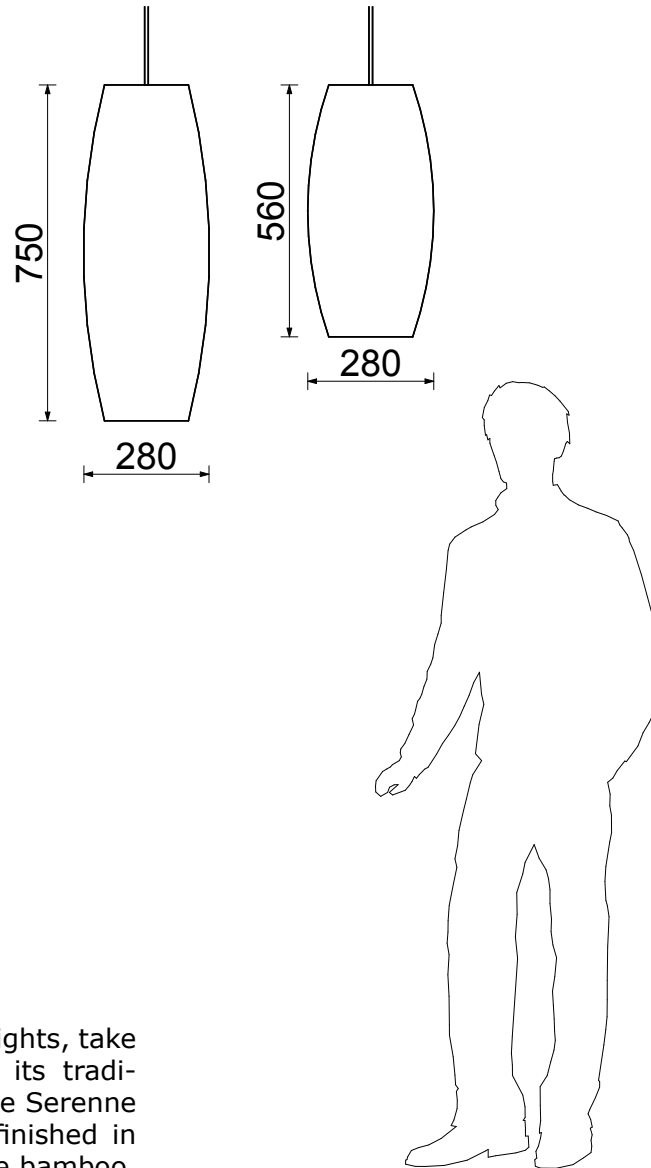

# minima

## SERENE

PENDANT LIGHT FITTING WITH  
CORD SET AND CEILING CUP

The Serene, part of the range of veneer layered lights, take inspiration from African design and integrates its traditional shweshwe pattern into its curved form. The Serenne is available in 56cm and 75cm heights. Hand-finished in Cape Town, each piece is made using sustainable bamboo.

Design:  
Jacques Cronje  
2016

Product	Serene 56 & Serene 75
Shade Material	1,8mm Bamboo Flexi-ply
Size	Serene 56: 560mm x 280mm dia. Serene 75: 750mm x 280mm dia.
Colour Options	Natural Bamboo or Caramel Bamboo
Ceiling Cup	80mm dia Aluminium in Brushed Aluminium, Powder coated white, or Powder coated black
Lampholder	E27 Ceramic 220-250VAC 50/60Hz
Cord	3m Fabric Cord

### PACKAGING

Carton size	Serene 56: 30x30x59cm
Assembled	Serene 75: 30x30x77cm
Flatpack box	Serene 56: 30x30x59cm Serene 75: 30x30x77cm
Packaged weight	Serene 56: 1.4kg Serene 75: 1.5kg