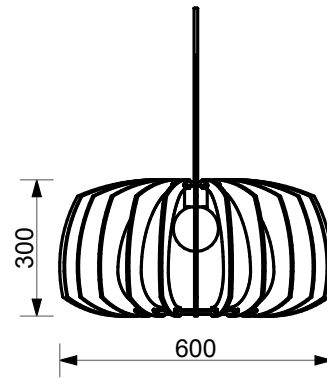

# minima

Product	Nook 750, 600 & 400
Shade Material	6mm Birch Ply
Size	300mm h x 600mm dia.
Colour Options	Natural Wood sealed with Low VOC Waterbased Polyurethane sealer or Colour side edged: Red, White, Brown or Black
Ceiling Cup	80mm dia Aluminium in Brushed Aluminium, Powder coated white, or Powder coated black
Lampholder	E27 Ceramic 220-250VAC 50/60Hz
Cord	3m Fabric Cord

## PACKAGING

Carton size Assembled	62 x 62 x 36cm h
Flatpack box Packaged weight	39 x 36 x 11cm h 3.2kg

Fitted lamp to be minimum 15mm from the timber.

## NOOK

PENDANT LIGHT FITTING WITH  
CORD SET AND CEILING CUP

The Nook, with its strong angular external form, shows its gently curved internal space when illuminated. The Nook comes in 750, 600 and 400mm diameter options. It is available in 'easy to assemble' flatpack or pre-assembled.