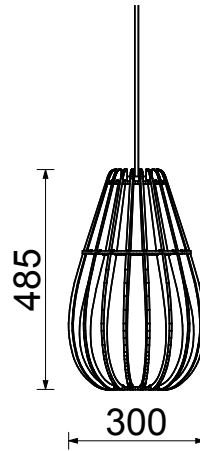

minima

Product	Lumen
Shade Material	6mm Birch Ply & Bamboo Veneer
Size	485mm h x 300mm dia.
Colour	Natural Wood sealed with Low VOC Waterbased Polyurethane sealer
Ceiling Cup	80mm dia Aluminium in Brushed Aluminium, Powder coated white, or Powder coated black
Lampholder	E27 Thermoplastic 220-250VAC 50/60Hz
Cord	3m Fabric Cord

PACKAGING

Carton size	32x32x53cm
Assembled	
Flatpack box	TBD
Packaged weight	1.8kg

INSTALLATION

To be installed by certified electrician only Only for dry, wind free, indoor use
To used with LED or CFL lamp.
For fabric cord wrap tape around fabric before cutting to prevent fraying
Fitted lamp to be minimum 15mm from the timber.