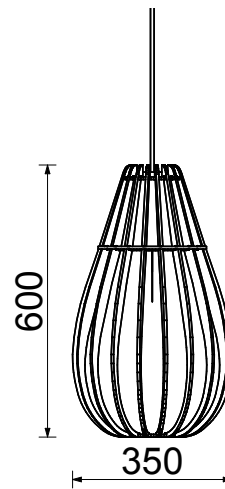

minima

Product	Lucent
Shade Material	6mm Birch Ply & Bamboo Veneer
Size	600mm h x 350mm dia.
Colour	Natural Wood sealed with Low VOC Waterbased Polyurethane sealer
Ceiling Cup	80mm dia Aluminium in Brushed Aluminium, Powder coated white, or Powder coated black
Lampholder	E27 Thermoplastic 220-250VAC 50/60Hz
Cord	3m Fabric Cord

PACKAGING

Carton size	37x37x65cm
Assembled	
Flatpack box	TBD
Packaged weight	2kg

INSTALLATION

To be installed by certified electrician only
Only for dry, wind free, indoor use

To used with LED or CFL lamp.

For fabric cord wrap tape around fabric before cutting to prevent fraying

Fitted lamp to be minimum 15mm from the timber.

CARE

Wipe clean with a damp cloth

minima

Unit 5 | Empire Park | 5 Gateway Close
Capricorn Business Park | Muizenberg
Cape Town
tel 021 7882515
PO Box 16309 | Vlaeberg | 8018