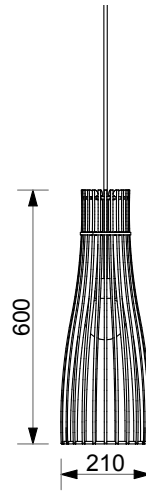

# minima

Product	Flute
Shade Material	6mm Birch Ply
Size	600mm h x 210mm dia.
Colour Options	Natural Wood sealed with Low VOC Waterbased Polyurethane sealer or Colour side edged: Red, White, Brown or Black
Ceiling Cup	80mm dia Aluminium in Brushed Aluminium, Powder coated white, or Powder coated black
Lampholder	E27 Ceramic 220-250VAC 50/60Hz
Cord	3m Fabric Cord

## PACKAGING

Carton size Assembled	24 x 24 x 66cm
Packaged weight	1.8kg

Fitted lamp to be minimum 15mm from the timber.

## FLUTE

PENDANT LIGHT FITTING WITH  
CORD SET AND CEILING CUP

The delicately fine lines of the minima Flute, starting with gently cut curves at the top with the ribs flaring out ever so gently, bring a calmness and sense of order to a space, similar to the finely swept lines in the sand of a Zen garden. The Flute works well on its own in a small but high space, otherwise in groups of two or three in a larger volume.