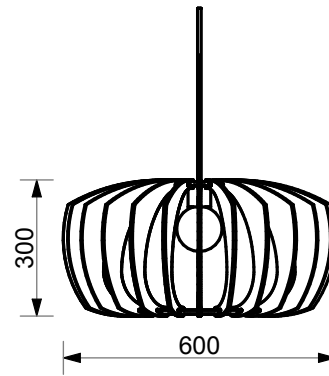

minima

Product	Flex 750, 600 & 400
Shade Material	6mm Birch Ply
Size	300mm h x 600mm dia.
Colour Options	Natural Wood sealed with Low VOC Waterbased Polyurethane sealer or Colour side edged: Red, White, Brown or Black
Ceiling Cup	80mm dia Aluminium in Brushed Aluminium, Powder coated white, or Powder coated black
Lampholder	E27 Ceramic 220-250VAC 50/60Hz
Cord	3m Fabric Cord

PACKAGING

Carton size Assembled	62 x 62 x 36cm h
Flatpack box Packaged weight	39 x 36 x 11cm h 3.2kg

INSTALLATION

To be installed by certified electrician only
Only for dry, wind free, indoor use

To used with LED or CFL lamp.

For fabric cord wrap tape around fabric before cutting to prevent fraying

Fitted lamp to be minimum 15mm from the timber.

CARE

Wipe clean with a damp cloth

minima

Unit 5 | Empire Park | 5 Gateway Close
Capricorn Business Park | Muizenberg
Cape Town
tel 021 7882515
PO Box 16309 | Vlaeberg | 8018

info@minima.co.za | www.minima.co.za

FLEX

PENDANT LIGHT FITTING WITH
CORD SET AND CEILING CUP

The Flex, with its strong angular external form, shows its gently curved internal space when illuminated. The Flex comes in 750, 600 and 400mm diameter options. It is available in 'easy to assemble' flatpack or pre-assembled.