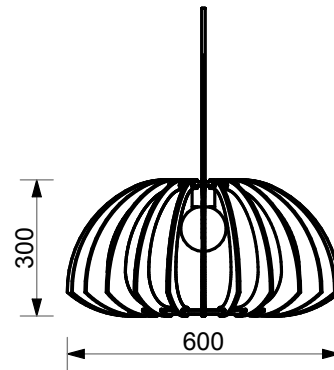

minima

Product	Cusp 750, 600 & 400
Shade Material	6mm Birch Ply
Size	300mm h x 600mm dia.
Colour Options	Natural Wood sealed with Low VOC Waterbased Polyurethane sealer or Colour side edged: Red, White, Brown or Black
Ceiling Cup	80mm dia Aluminium in Brushed Aluminium, Powder coated white, or Powder coated black
Lampholder	E27 Ceramic 220-250VAC 50/60Hz
Cord	3m Fabric Cord

PACKAGING

Carton size Assembled	62 x 62 x 36cm h
Flatpack box Packaged weight	39 x 36 x 11cm h 3.2kg

INSTALLATION

To be installed by certified electrician only
Only for dry, wind free, indoor use

To used with LED or CFL lamp.

For fabric cord wrap tape around fabric before cutting to prevent fraying

Fitted lamp to be minimum 15mm from the timber.

CARE

Wipe clean with a damp cloth

CUSP

PENDANT LIGHT FITTING WITH CORD SET AND CEILING CUP

The Cusp, with its strong angular external form, shows its gently curved internal space when illuminated. The Cusp comes in 400, 600 and 750mm diameter options. It is available in 'easy to assemble' flatpack or pre-assembled.