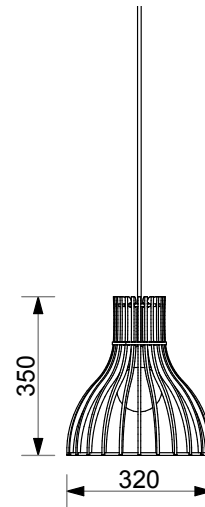

minima

Product	Classic 360
Shade Material	6mm Birch Ply
Size	350mm h x 320mm dia.
Colour Options	Natural Wood sealed with Low VOC Waterbased Polyurethane sealer or Colour side edged: Red, White, Brown or Black
Ceiling Cup	80mm dia Aluminium in Brushed Aluminium, Powder coated white, or Powder coated black
Lampholder	E27 Ceramic 220-250VAC 50/60Hz
Cord	3m Fabric Cord

PACKAGING

Carton size Assembled	35 x 35 x 42cm
Packaged weight	1.6 kg

INSTALLATION

To be installed by certified electrician only
Only for dry, wind free, indoor use

To used with LED or CFL lamp.

For fabric cord wrap tape around fabric before cutting to prevent fraying

info@minima.co.za | www.minima.co.za

COUPE

PENDANT LIGHT FITTING WITH
CORD SET AND CEILING CUP

The delicately fine curving lines of the minima Coupe, starting with a gently cut curves at the top with the ribs flaring out to an open flat bottom, brings sense of gentle calmness to a space. The Coupe, as similarly styled, works well alongside or in a group with the Flute. It also holds it own as a sculptural piece, particularly suspended low above a table, or hung in a group in larger spaces.