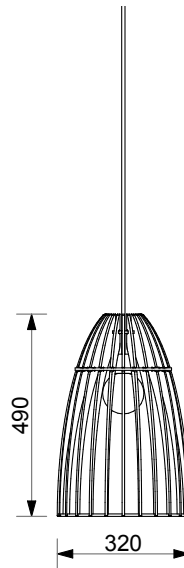

minima

Product	Cone 320
Shade Material	6mm Birch Ply
Size	490mm h x 320mm dia.
Colour Options	Natural Wood sealed with Low VOC Waterbased Polyurethane sealer or Colour side edged: Red, White, Brown or Black
Ceiling Cup	80mm dia Aluminium in Brushed Aluminium, Powder coated white, or Powder coated black
Lampholder	E27 Ceramic 220-250VAC 50/60Hz
Cord	3m Fabric Cord

PACKAGING

Carton size Assembled	35 x 35 x 55cm
Packaged weight	2.3kg

INSTALLATION

To be installed by certified electrician only
Only for dry, wind free, indoor use

To used with LED or CFL lamp.

For fabric cord wrap tape around fabric before cutting to prevent fraying

info@minima.co.za | www.minima.co.za

CONE 320

PENDANT LIGHT FITTING WITH
CORD SET AND CEILING CUP

The gentle curves of the minima Cone 320 give it a subtle sculptural presence in any interior space. Framed around the inherent structural qualities of wood, each piece of the light is designed to clip together using only opposing forces of tension and compression. The Cone 320 looks best in a group of two or three.