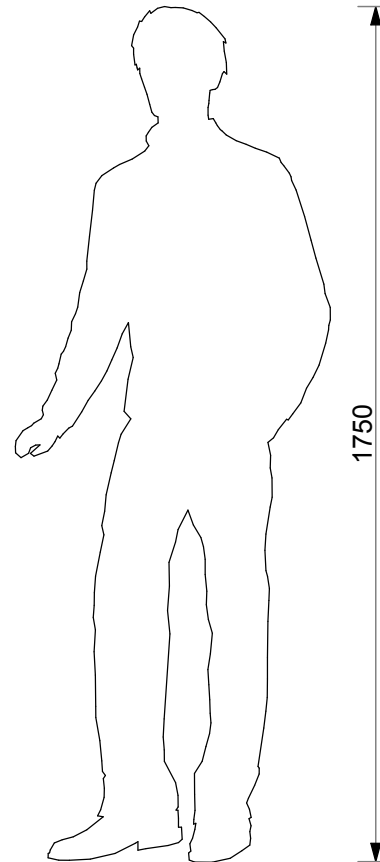

minima

Product	Cone 180
Shade Material	6mm Birch Ply
Size	275mm h x 180mm dia.
Colour Options	Natural Wood sealed with Low VOC Waterbased Polyurethane sealer or Colour side edged: Red, White, Brown or Black
Ceiling Cup	80mm dia Aluminium in Brushed Aluminium, Powder coated white, or Powder coated black
Lampholder	E27 Ceramic 220-250VAC 50/60Hz
Cord	1,5m Fabric Cord

PACKAGING

Carton size Assembled	22 x 22 x 35cm
Packaged weight	1kg

INSTALLATION

To be installed by certified electrician only
Only for dry, wind free, indoor use

To used with LED or CFL lamp.

For fabric cord wrap tape around fabric before cutting to prevent fraying

info@minima.co.za | www.minima.co.za

CONE 180

PENDANT LIGHT FITTING WITH
CORD SET AND CEILING CUP

The smallest of the minima range, the gentle curves of the Cone 180 give it a subtle sculptural presence in any interior space. Framed around the inherent structural qualities of wood, each piece of the light is designed to clip together using only opposing forces of tension and compression. The Cone 180 is ideally suited to being hung in groups of 3 or more, typically above a counter or table.