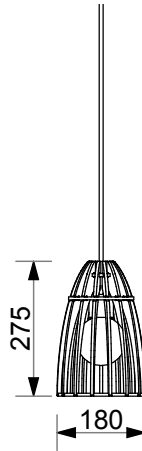

minima

Product	Cone 180
Shade Material	6mm Birch Ply
Size	275mm h x 180mm dia.
Colour Options	Natural Wood sealed with Low VOC Waterbased Polyurethane sealer or Colour side edged: Red, White, Brown or Black
Ceiling Cup	80mm dia Aluminium in Brushed Aluminium, Powder coated white, or Powder coated black
Lampholder	E27 Ceramic 220-250VAC 50/60Hz
Cord	1,5m Fabric Cord

PACKAGING

Carton size Assembled	22 x 22 x 35cm
Packaged weight	1kg

INSTALLATION

To be installed by certified electrician only
Only for dry, wind free, indoor use

To used with LED or CFL lamp.

For fabric cord wrap tape around fabric before cutting to prevent fraying

info@minima.co.za | www.minima.co.za

CONE 180

PENDANT LIGHT FITTING WITH
CORD SET AND CEILING CUP

The smallest of the minima range, the gentle curves of the Cone 180 give it a subtle sculptural presence in any interior space. Framed around the inherent structural qualities of wood, each piece of the light is designed to clip together using only opposing forces of tension and compression. The Cone 180 is ideally suited to being hung in groups of 3 or more, typically above a counter or table.