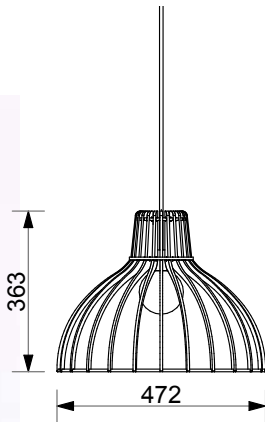

minima

BELL 472

PENDANT LIGHT FITTING WITH
CORD SET AND CEILING CUP

The minima Bell is an archetypal lampshade form, which rather than shading, becomes a sculptural piece when lit. It's shape, with the open flat bottom, makes it ideally suited for placing above dining tables, though it confidently holds it's own in a range of interior spaces.

Design:
Jacques Cronje
2012

Product	Bell 472
Shade Material	6mm Birch Ply
Size	363mm h x 472mm dia.
Colour Options	Natural Wood sealed with Low VOC Waterbased Polyurethane sealer or Colour side edged: Red, White, Brown or Black
Ceiling Cup	80mm dia Aluminium in Brushed Aluminium, Powder coated white, or Powder coated black
Lampholder	E27 Ceramic 220-250VAC 50/60Hz
Cord	3m Fabric Cord

PACKAGING

Carton size Assembled	50 x 50 x 43cm
Packaged weight	2.3 kg

INSTALLATION

To be installed by certified electrician only
Only for dry, wind free, indoor use

To used with LED or CFL lamp.

For fabric cord wrap tape around fabric before cutting to prevent fraying