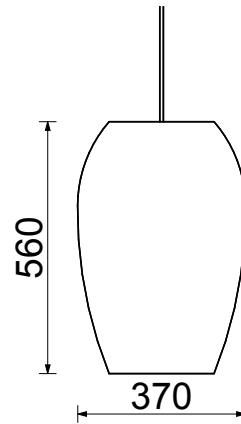

minima

AURA 56

PENDANT LIGHT FITTING WITH
CORD SET AND CEILING CUP

The Aura, part of the range of veneer layered lights, take inspiration from African design and integrates its traditional shweshwe pattern into its curved form. Hand-finished in Cape Town, each piece is made using sustainable bamboo.

Design:
Jacques Cronje
2016

Product	Aura 56
Shade Material	1,8mm Bamboo Flexi-ply
Size	560mm x 370mm dia.
Colour Options	Natural Bamboo or Caramel Bamboo
Ceiling Cup	80mm dia Aluminium in Brushed Aluminium, Powder coated white, or Powder coated black
Lampholder	E27 Ceramic 220-250VAC 50/60Hz
Cord	3m Fabric Cord

PACKAGING

Carton size	39x39x59cm
Assembled	
Flatpack box	65x26x6cm
Packaged weight	1.5kg

INSTALLATION

To be installed by certified electrician only
Only for dry, wind free, indoor use

To used with LED or CFL lamp.

For fabric cord wrap tape around fabric before
cutting to prevent fraying

CARE

Wipe clean with a damp cloth

minima

Unit 5 | Empire Park | 5 Gateway Close
Capricorn Business Park | Muizenberg
Cape Town
tel 021 7882515
PO Box 16309 | Vlaeberg | 8018

info@minima.co.za | www.minima.co.za